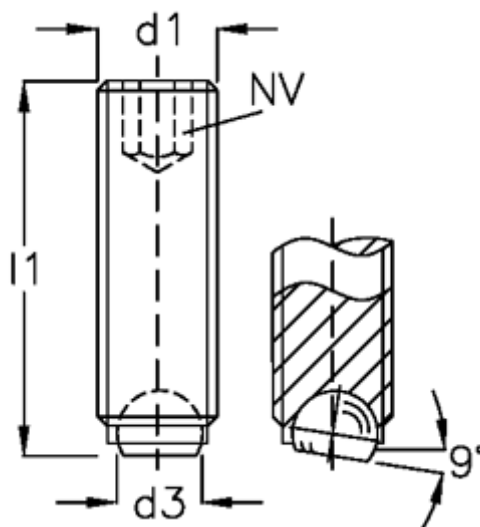

Article number: 20905744

Description: E+G Ball point screw  
GN 605-M12-20-B

## Measures

---

d1	= M12
d2	= 8.0
d3	= 7.2
Internal hexagon	= 6
l1	= 20